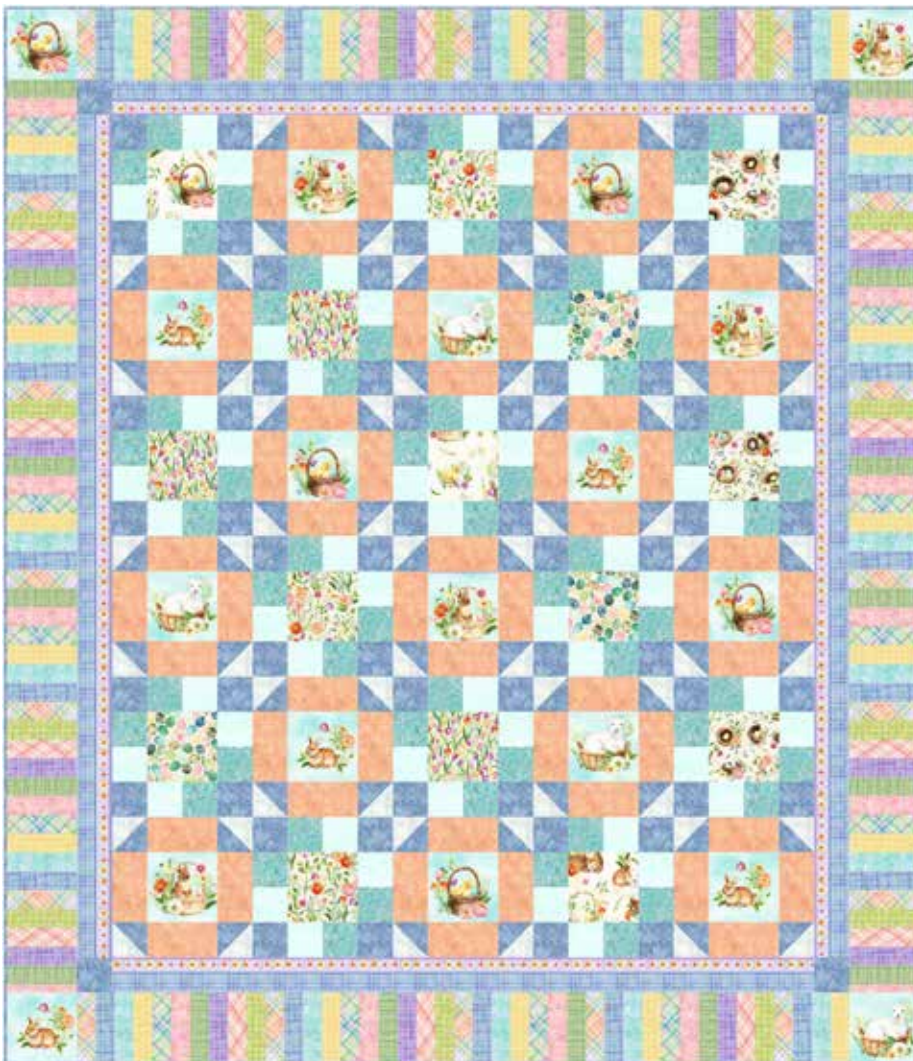

SUGAR CAKE

Finished Quilt: 78" x 90"

Quilt design by Bear Hug Quiltworks, featuring Easter Wonder, a Hoffman Spectrum Digital Print collection.

Find your favorite Spring basket with this sweet quilt design.

FABRICS	1 KIT	12 KITS	FABRICS	1 KIT	12 KITS
W5426 156-Vanilla	1/2 Yard	1 Bolt	W5432 492-Breeze	2 1/2 Yds.	2 Bolts
W5427 156-Vanilla	1/2 Yard	1 Bolt	885 314-Sherbet	1 1/4 Yds.	1 Bolt
W5428 156-Vanilla	1/2 Yard	1 Bolt	885 532-Aurora	5/8 Yard	1 Bolt
W5429 156-Vanilla	1/2 Yard	1 Bolt	1895 504-Montego	3/4 Yard	1 Bolt
W5430 156-Vanilla	1/2 Yard	1 Bolt	1895 536-Aquarius	3/4 Yard	1 Bolt
W5431 145-Spring	2 1/2 Yds.	2 Bolts	1895 586-January	2 1/8 Yds.*	2 Bolts