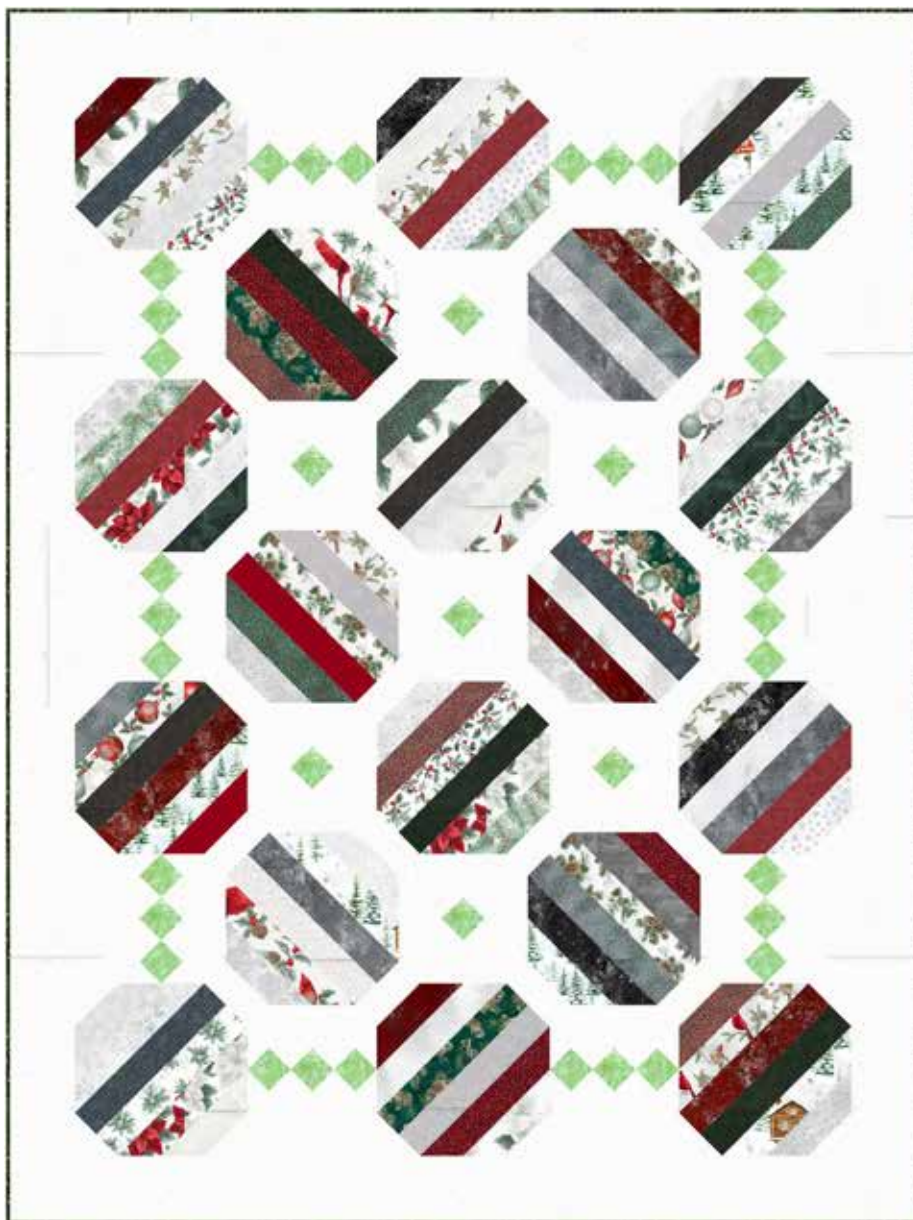

BAUBLE

Finished Quilt: 59" x 79"

Quilt design by Bear Hug Quiltworks, featuring our Silver Jingle Pop, (40) 2 1/2" strips.

Sweet ornaments make for the perfect statement quilt for the holidays made easy with precut strips!

JP11 28-Silver

G8555 3S-White Silver

W5362 44G-Forest Gold

1895 498-Monstera

FABRICS	1 KIT	12 KITS
JP11 28-Silver	1 Pop	2 Boxes
G8555 3S-White Silver	3 1/2 Yards	3 Bolts
W5362 44G-Forest Gold	5/8 Yard*	1 Bolt
1895 498-Monstera	1/2 Yard	1 Bolt