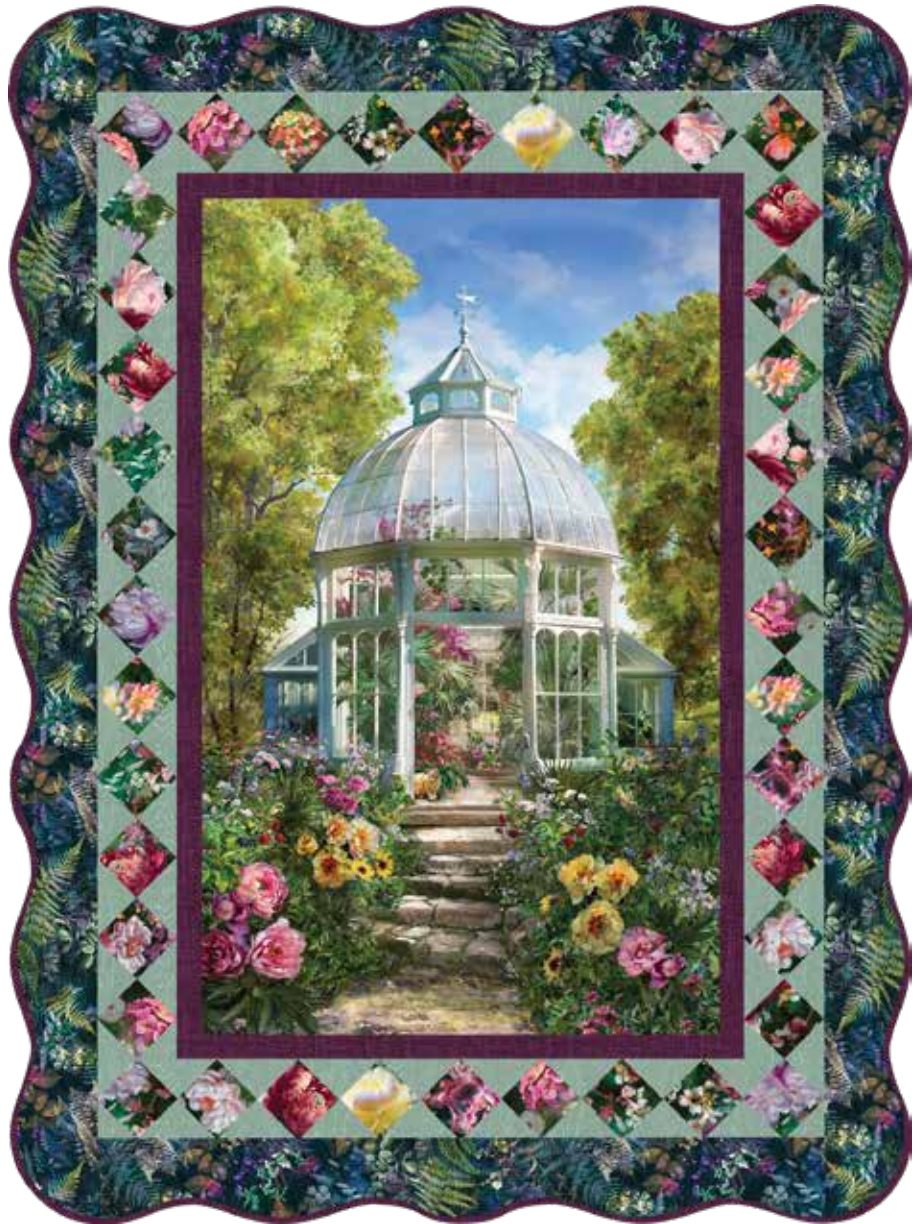

CONFIDENT BEGINNER | 1 DAY CLASS

TO THE GAZEBO

Finished Quilt: 44 1/2" x 60 1/2"

Quilt design by Quilted Garden Designs, featuring Botanical House, a Hoffman Spectrum Digital Print collection.

A stunning scene elegantly framed will transport you to the most fragrant garden where the birds sing.

S4705 328-Bergen

V5183 436-Eucalyptus

W5399 8-Green

W5401 220-Fern

W5402 170-Meadow

FABRICS	1 KIT	12 KITS
S4705 328-Bergen	1 Yard*	1 Bolt
V5183 436-Eucalyptus	1/2 Yard	1 Bolt
W5399 8-Green	1 Panel	1 Bolt
W5401 220-Fern	1 1/4 Yard	1 Bolt
W5402 170-Meadow	1/2 Yard	1 Bolt