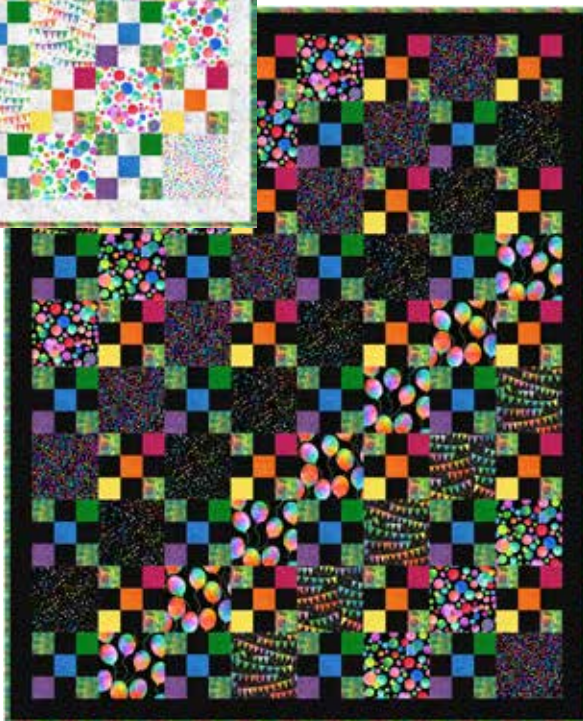

HAPPINESS BUBBLES

Finished Quilt: 53" x 65"

Quilt design by Tourmaline & Thyme Quilts, featuring Block Party, a Hoffman Spectrum Digital Print collection.

Let the rainbow bubbles bring on the party with the bright and whimsical designs!

Light Colorway

Dark Colorway

LIGHT COLORWAY

W5406 135-Paastel

W5407 657-Spectrum

W5408 657-Spectrum

W5409 135-Pastel

W5411 657-Spectrum

V5325 23-Fuchsia

V5325 70-Lavender

V5325 73-Ocean

V5325 471-Buttercup

W5363 176S-Ice Silver

1895 494-Raven

884 130-Multi

| FABRICS | LIGHT 1 kit | DARK 1 kit | FABRICS | LIGHT 1 kit | DARK 1 kit |
|--------------------|----------------|---------------|-----------------------|----------------|---------------|
| W5406 130-Multi | — | 1/2 Yard | V5325 8-Green | 1/3 Yard | 1/3 Yard |
| W5406 135-Paastel | 1/2 Yard | — | V5325 13-Orange | 1/3 Yard | 1/3 Yard |
| W5407 130-Multi | — | 1/2 Yard | V5325 23-Fuchsia | 1/3 Yard | 1/3 Yard |
| W5407 657-Spectrum | 1/2 Yard | — | V5325 70-Lavender | 1/3 Yard | 1/3 Yard |
| W5408 657-Spectrum | 1/2 Yard | — | V5325 73-Ocean | 1/3 Yard | 1/3 Yard |
| W5409 130-Multi | — | 1/2 Yard | V5325 471-Buttercup | 1/3 Yard | 1/3 Yard |
| W5409 135-Pastel | 1/2 Yard | — | W5363 176S-Ice Silver | 1 1/4 Yds. | — |
| W5410 130-Multi | — | 1/2 Yard | 884 130-Multi | 1 Yard* | 1 Yard* |
| W5411 130-Multi | — | 1/2 Yard | 1895 494-Raven | — | 1 1/4 Yds. |
| W5411 657-Spectrum | 1/2 Yard | — | * includes binding | | |