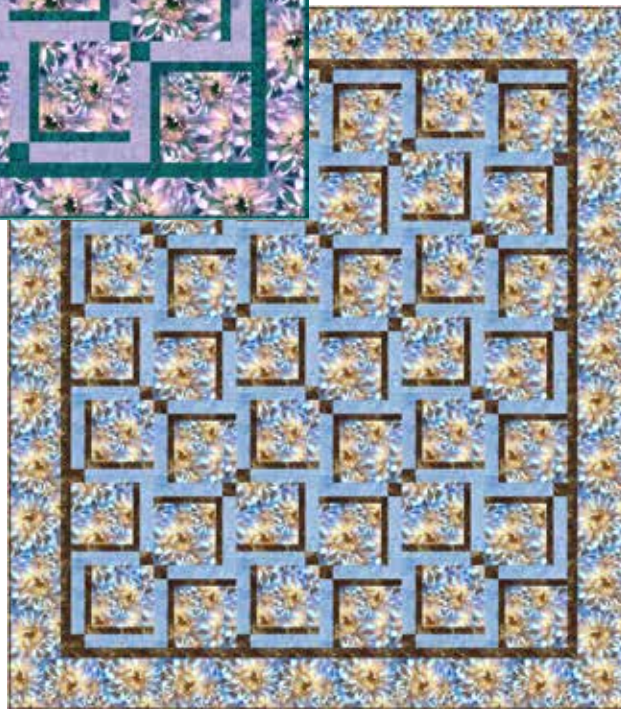

DANCE CLASS

Finished Twin Quilt: 59" x 71"
Finished Queen Quilt: 90" x 102"

Quilt design by The Fabric Addict, featuring Bloom, a Hoffman Spectrum Digital Print collection.

Dance among the fresh blooms with this unique design.

Twin Size: 59" x 71"
Meadow Colorway

Queen Size: 90" x 102"
Bluebird Colorway

MEADOW COLORWAY

BLUEBIRD COLORWAY

TWIN MEADOW COLORWAY FABRICS	1 KIT	9 KITS	QUEEN BLUEBIRD COLORWAY FABRICS	1 KIT	9 KITS
W5398 170-Meadow	2 1/4 Yds.	2 Bolts	W5363 540G-Woodstock Gold	2 1/2 Yds.*	1 Bolt
885 214-Aquamarine	1 5/8 Yds.*	1 Bolt	W5398 301-Bluebird	5 Yards	2 Bolts
1895 509-Copacabana	1 1/8 Yds.	1 Bolt	1895 707-Powder Blue	2 Yards	1 Bolt